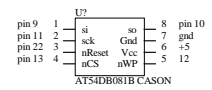

Olimex ISP500

Title		
Size	Number	Revision
B		
Date:	16-Oct-2011	Sheet of
File:	C:\Documents and Settings\chuck\My Documents\isp500\isp500.dcb	