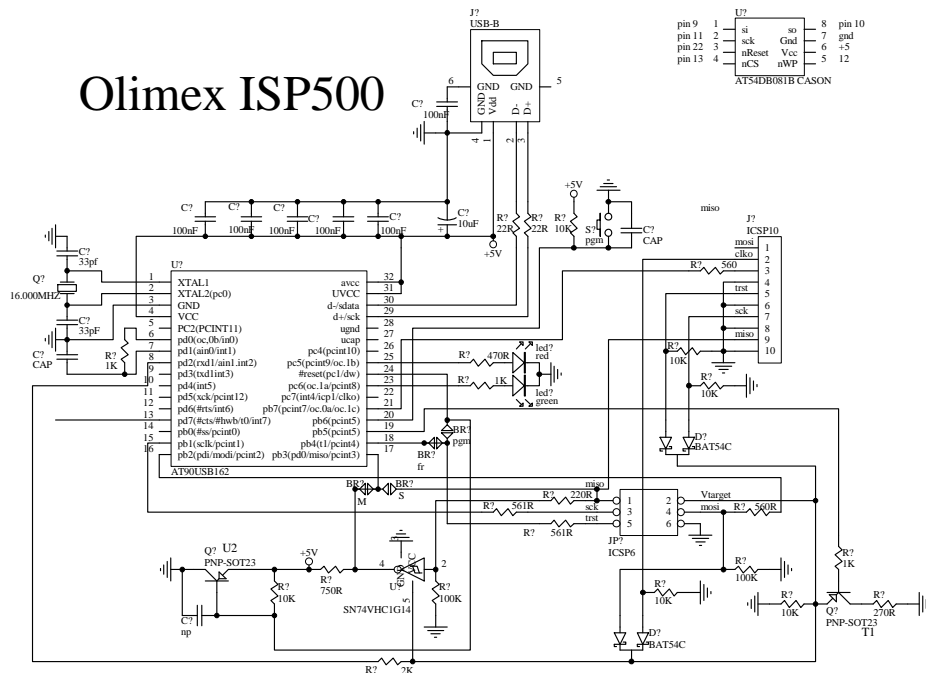

Olimex ISP500

Title		
Size	Number	Revision
B		
Date:	16-Oct-2011	Sheet of
File:	C:\Documents and Settings\chuck\My Documents\isp500\isp500.dcb	