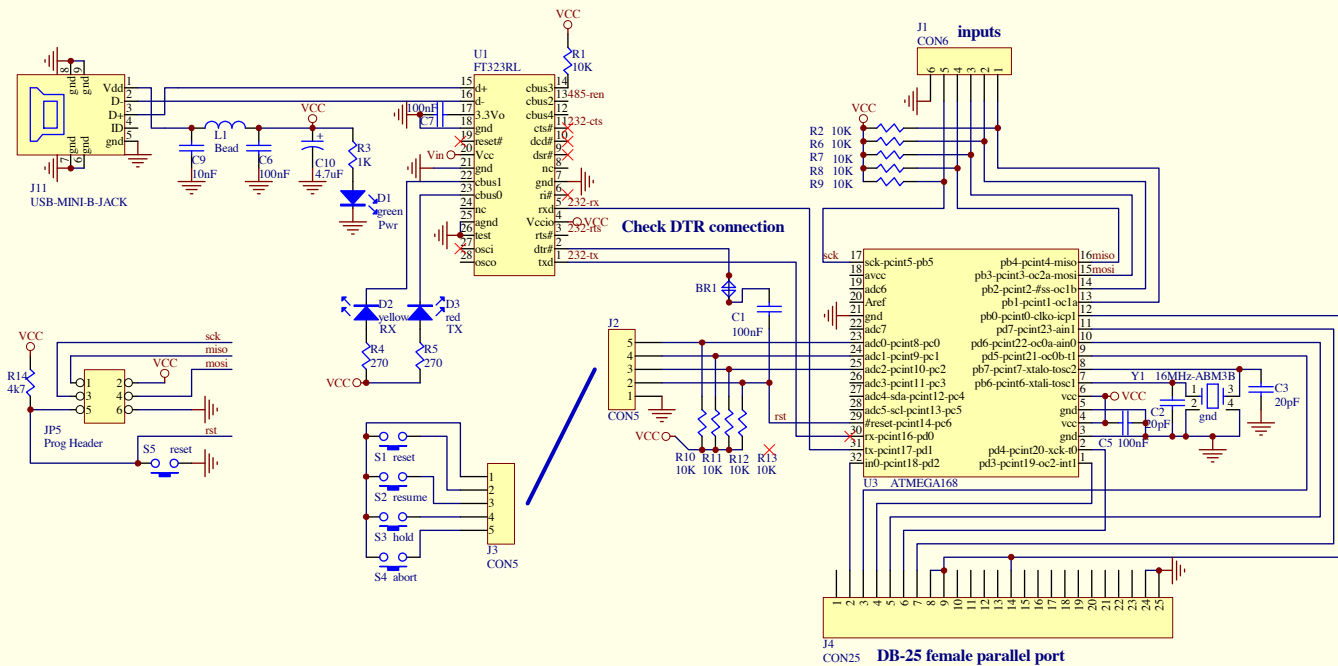

GRBL-TTLserialToParallel1

Title		
Size	Number	Revision
B		
Date:	23-Sep-2014	Sheet of
File:	R:\Data\PROJECT\USB-parallel\FPC\GRBL-TTLserialToParallel1.dtb	